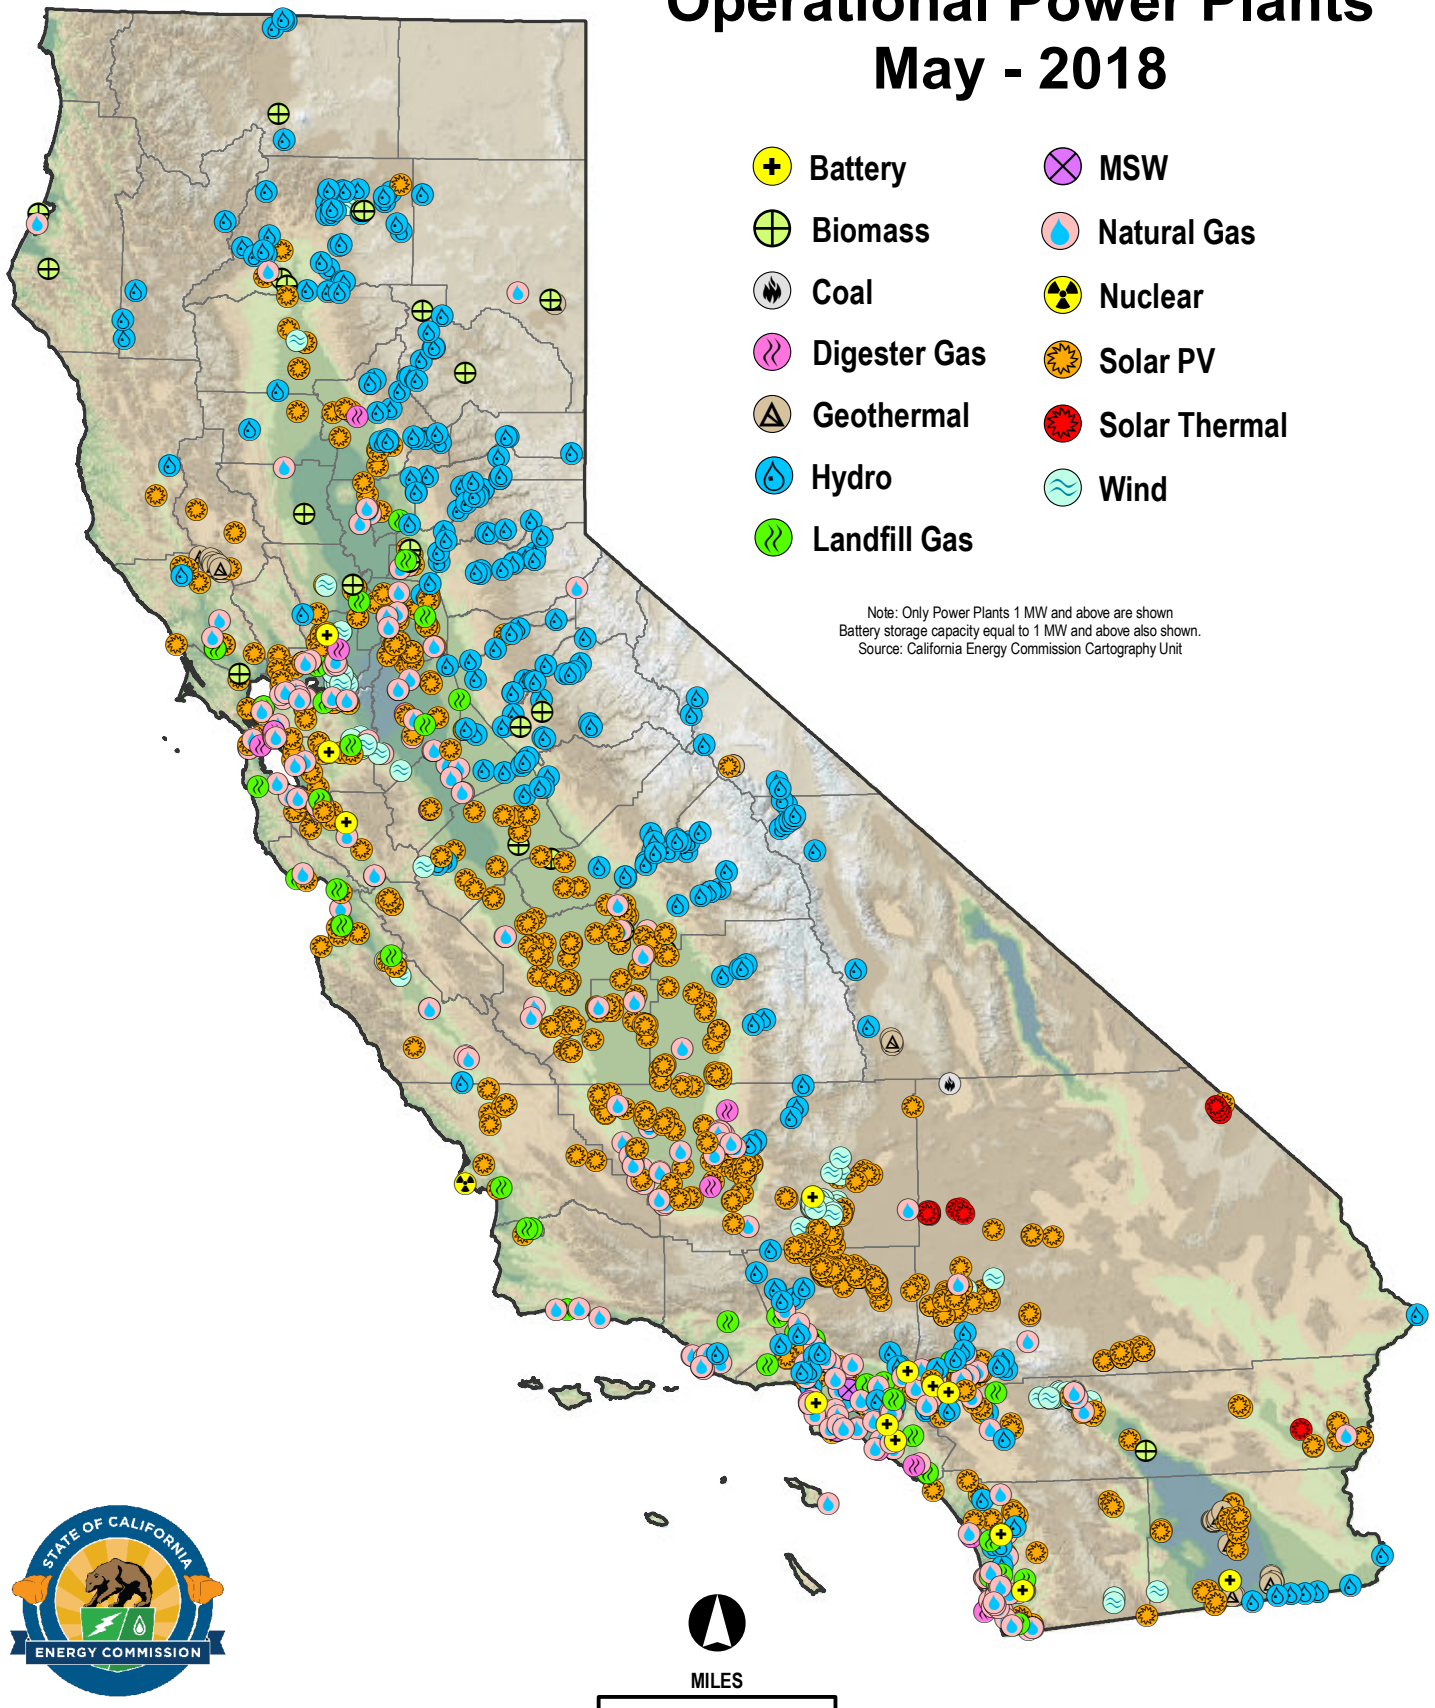

California Operational Power Plants May - 2018

Note: Only Power Plants 1 MW and above are shown
Battery storage capacity equal to 1 MW and above also shown.
Source: California Energy Commission Cartography Unit